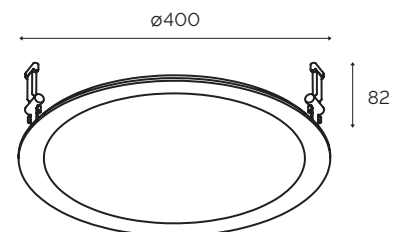

Round Panel

blazmoo

Round Panel

Recessed

| | |
|------------------------|---|
| Voltage | 220 - 240V |
| Frequency | 50 - 60Hz |
| Power consumption | 11 W |
| Luminous flux | 1100Lm |
| Efficacy | 100Lm/w |
| Color rendering index* | > 80 |
| SDCM | < 3 |
| Color temperature* | 3000K |
| Ta | +10 ... +40 °C |
| Difuser | Microprismatic UGR <19 |
| Control | DALI |
| Mounting | Recessed |
| Body material | Aluminium |
| Wiring | Halogen free |
| Frame color | RAL 9003 |
| Size | ø 400 mm cut out ø 385 mm |
| Lifetime | 100 000 h (L80B10) at Ta = 25 °C |
| Warranty | 5 years |
| Flicker | Very low current ripple - < 1 % at ≤ 120 Hz - complying with IEEE 1789 standard |