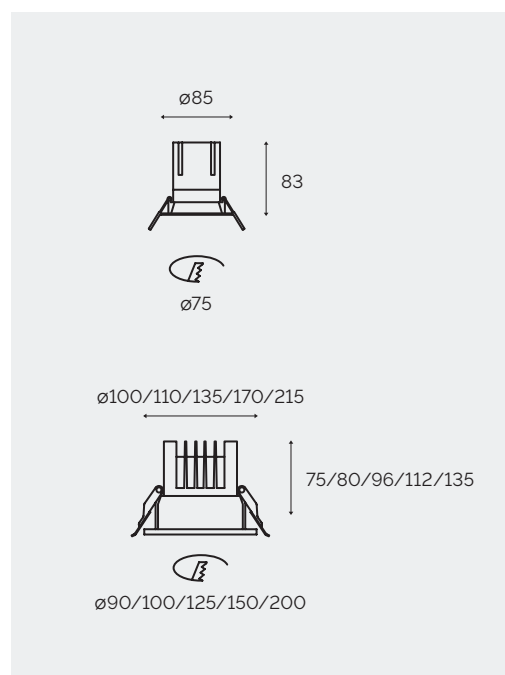

Downlight

**blazmoo**

90 x 75 / 100 x 80 / 125 x 96 / 150 x 112 / 200 x 135 mm

75 x 83 mm

# Downlight

Recessed

Voltage	220 - 240V
Frequency	50 - 60Hz
Power consumption	6 - 45W
Luminous flux	Up to 4500Lm
Efficacy	Up to 110Lm/W
Color rendering index	>80
Color temperature	3500K / 4000K
Ta	+10 ... +40 °C
Difuser	Clear
Control	DALI / Non dimmable / 1-10V
Mounting	Recessed
Body material	Die casting Aluminium heat sink
Color	RAL 9003
Size (cut out x height mm)	75 x 83 / 90 x 75 / 100 x 80 / 125 x 96 / 150 x 112 / 200 x 135
Lifetime	50 000 h (L85B10) at Ta = 25 °C 70 000 h (L80B10) at Ta = 25 °C
Warranty	5 years

## Power/Size table

Power	Size	Cut out
6 - 12 W	85 mm	75 mm
9 - 12 W	100 mm	90 mm
15 - 20 W	110 mm	100 mm
15 - 20 W	135 mm	125 mm
20 - 45 W	170 mm	150 mm
30 - 45 W	215 mm	200 mm

Connection cable 2x1.5mm<sup>2</sup> (x2.5m) with open end

Article 99020011

Connection cable 5x1.5mm<sup>2</sup> (x2.5m) with open end

Article 99020010

Connection cable 3x1.5mm<sup>2</sup> (x2.5m) with plug