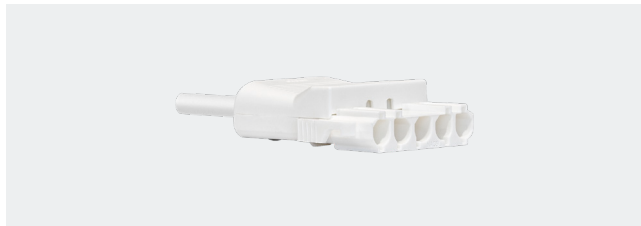

Downlight

**blazmoo**

90 x 75 / 100 x 80 / 125 x 96 / 150 x 112 / 200 x 135 mm

75 x 83 mm

# Downlight

Recessed

Voltage	220 - 240V
Frequency	50 - 60Hz
Power consumption	6 - 45W
Luminous flux	Up to 4500Lm
Efficacy	Up to 110Lm/W
Color rendering index	>80
Color temperature	3500K / 4000K
Ta	+10 ... +40 °C
Difuser	Clear
Control	DALI / Non dimmable / 1-10V
Mounting	Recessed
Body material	Die casting Aluminium heat sink
Color	RAL 9003
Size (cut out x height mm)	75 x 83 / 90 x 75 / 100 x 80 / 125 x 96 / 150 x 112 / 200 x 135
Lifetime	50 000 h (L85B10) at Ta = 25 °C 70 000 h (L80B10) at Ta = 25 °C
Warranty	5 years

## Connection cables

2x1.5mm<sup>2</sup> (x2.5m) with Wago Winsta (770-112/041-000) 2-way plug

Article 99020006

Connection cable with DALI 5x1.5mm<sup>2</sup> (x2.5m) with Wago Winsta(770-1115) 5-way plug

Article 99020007

Connection cable 2x1.5mm<sup>2</sup> (x2.5m) with Ensto (NAC21S.W) 2-way plug

Article 99020008

Connection cable 5x1.5mm<sup>2</sup> (x2.5m) with Ensto (NAC51S.W) 5-way plug

Article 99020009